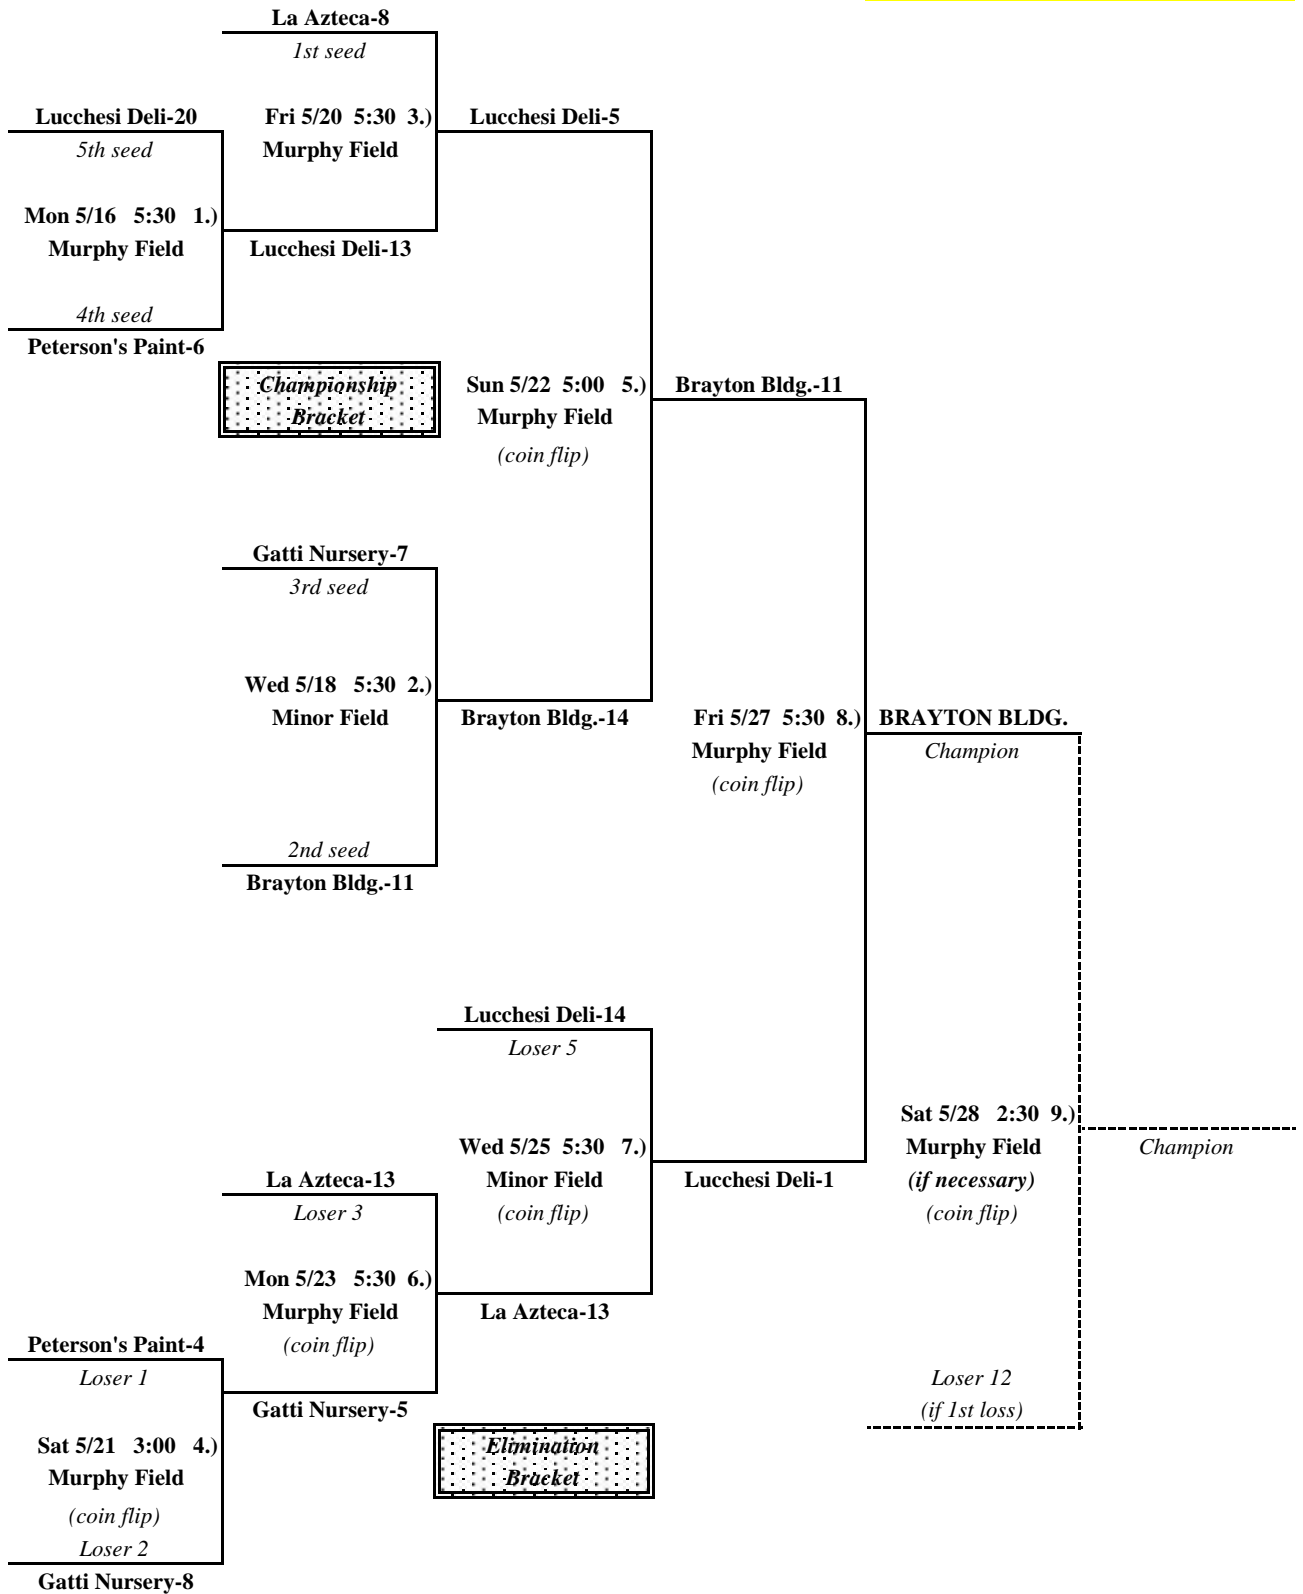

# PVLL Minor Division Playoffs

## 2016 Double-Elimination Championship Playoff Tournament

FINAL-As of 05/27/16

**ALL REGULAR SEASON RULES APPLY TO THIS TOURNAMENT.**  
 (Including the 5 runs per inning limit, no stealing home, pitch count and pitcher rest, etc.)